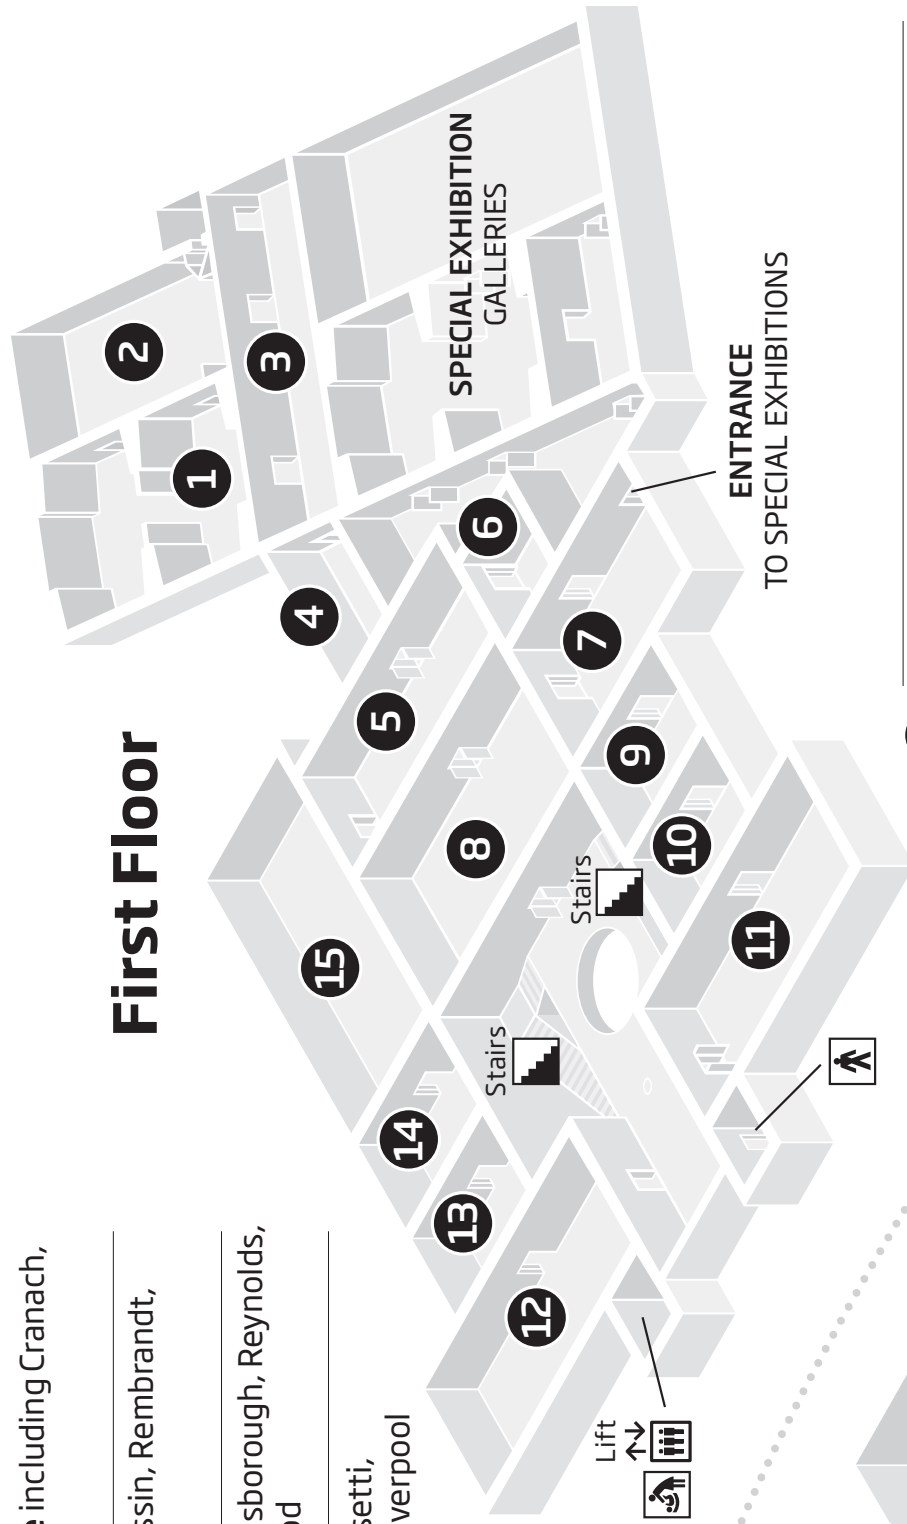

FREE ENTRY
liverpoolmuseums.org.uk

- 1 & 2** **Medieval and Renaissance** including Cranach, Holbein and Simone Martini

- 3 & 4** **17th Century** including Poussin, Rembrandt, Rubens and Ruysdael

- 5** **18th Century** including Gainsborough, Reynolds, Stubbs, Wilson and Wedgwood

- 6 - 9** **19th Century** including Rossetti, Yeames, Turner, Millais and Liverpool Pre-Raphaelites

First Floor

Ground Floor

- 1** **Big Art for Little Artists**

- 2** **Sculpture Gallery**

- 3** **Craft and Design Gallery**

- 12 - 15** **Modern and Contemporary 1950 to now** including Hockney and Ben Johnson

To see the collection in date order start in room 1